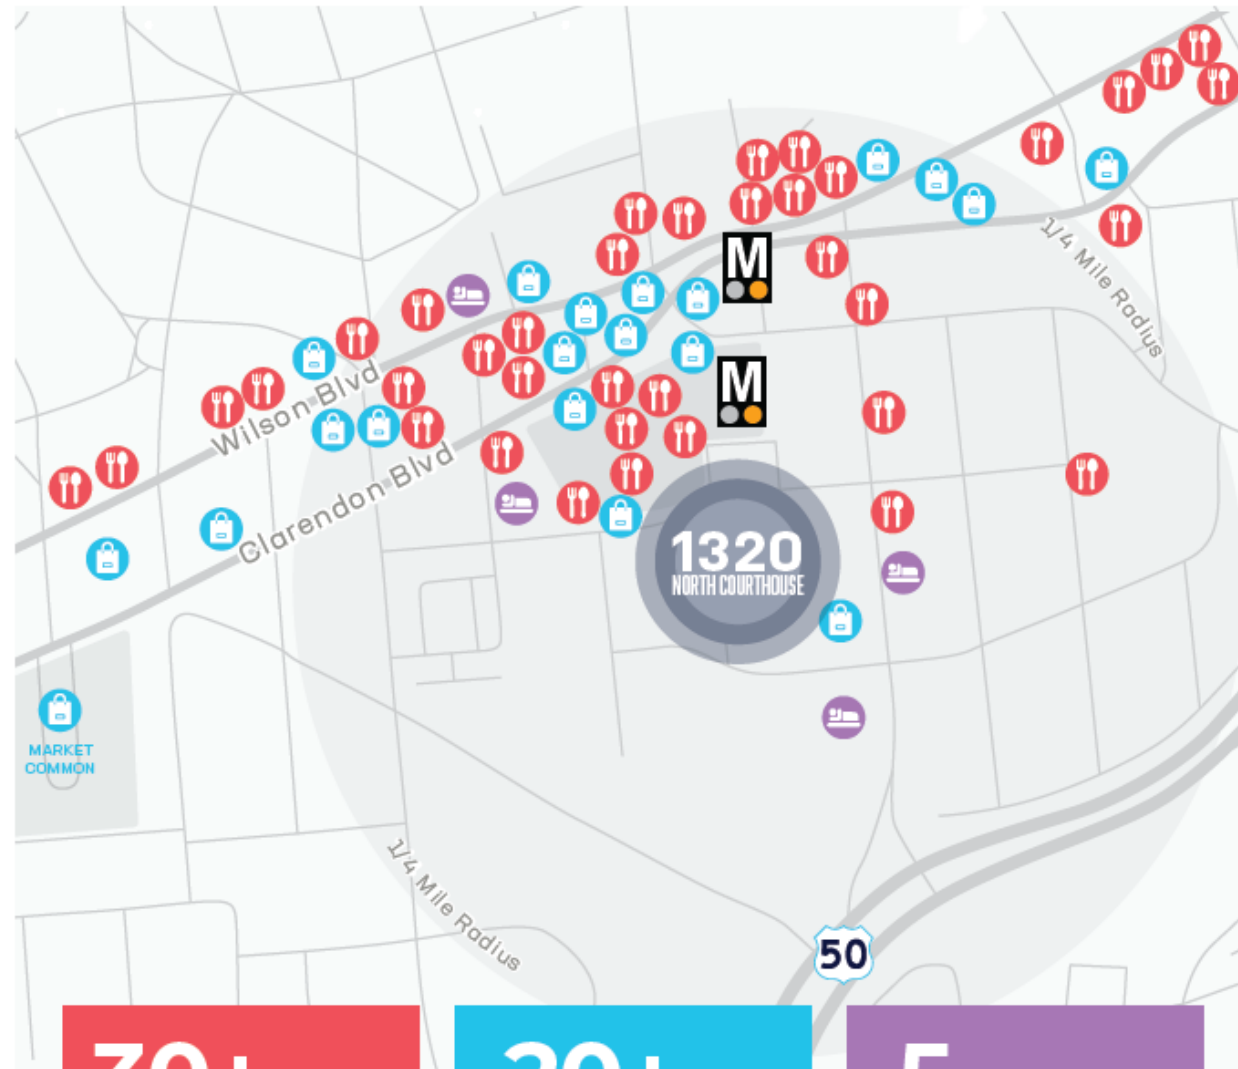

# WELCOME YOUR LOCAL AREA NETWORK

GRABBING A BITE, RUNNING ERRANDS, AND COORDINATING CLIENT VISITS HAVE NEVER BEEN EASIER!

## FOOD & DRINKS CONVENIENCE

Bayou Bakery  
BiBiMix  
Blumen Cafe  
Brookly Bagel Bakery  
Buuz Thai Eatery  
California Tortilla  
Chelsea Market & Deli  
Courthaus Social  
Delhi Dhaba  
Earl's Sandwiches  
East West Grill  
Fire Works Pizza  
Five Guys  
Galaxy Hut  
Ireland's Four Courts  
MeJana Lebanese  
Pho Deluxe  
Ragtime  
Ray's the Steaks  
Rhodeside Grill  
Sawatdee Thai  
Starbucks  
Summers Restaurant  
Sushi Rock  
The Java Shack  
TNR Cafe  
Tupelo Honey  
Verre Wine Bar

7-Eleven  
Apple Store  
Arlington Library  
Barnes & Noble  
The Container Store  
CorePower Yoga  
CVS Pharmacy  
Edge Yoga  
FedEx Office  
FVC Bank  
Gold's Gym  
Hair Cuttery  
John Marshall Bank  
Jos. A Bank  
LOFT  
National Capital Bank  
PNC Bank  
Silk Salon & Nails  
The UPS Store  
Wells Fargo Bank  
Whole Foods  
Young's Tailor

## HOTELS

Clarion Collection  
Courtyard by Marriott  
Hilton Garden Inn  
Hyatt Place  
Residence Inn by Marriott

**30+**  
WALKABLE  
DINING OPTIONS

**20+**  
RETAILERS  
AND SERVICES

**5**  
WALKABLE  
HOTELS